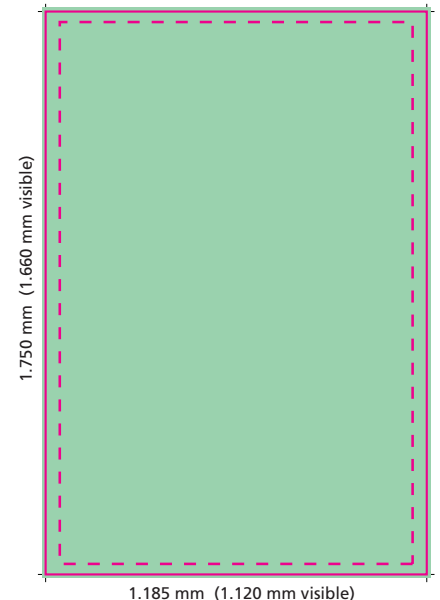

## City Light Poster (sixsheet)

poster size: 1.185 x 1.750 mm

visible size: 1.112 x 1.660 mm

Please consider visible size when you are creating artwork, especially when you position logos or text elements.

### Please supply printing data as follows:

- data: Adobe InDesign, Illustrator or PDF (Version 1.4/Acrobat 5 or higher)  
(Of course we are able to process data from any other type of file)
- document size: we recommend 296,25 x 437,5 mm plus 3 mm bleed/appropriate visible size 280 x 415 mm  
(or other document size in consideration of width-to-height ratio and resolution)
- resolution: min. 530dpi by 100% positioning of picture data in recommended document size
- colour mode: CMYK / colour space ISO Coated v2
- proof: we prefer a colour-binding proof referring to FOGRA standard with media wedge.
- data supply: CD/DVD or via website (<http://upload.kldruck.de>)