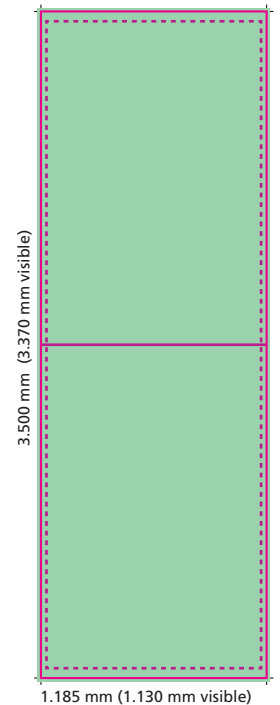

City Light Columns

poster size: 1.185 x 3.500 mm

visible size: 1.130 x 3.370 mm

Please consider visible size when you are creating artwork, especially when you position logos or text elements.

Please supply printing data as follows:

- data: Adobe InDesign, Illustrator or PDF (Version 1.4/Acrobat 5 or higher)
(Of course we are able to process data from any other type of file)
- document size: we recommend 197,5 x 583,33 mm plus 3 mm bleed
appropriate visible size 188,33 x 561,66 mm
(or other document size in consideration of width-to-height ratio and resolution)
- resolution: min. 530dpi by 100% positioning of picture data in recommended document size
- colour mode: CMYK / colour space ISO Coated v2
- proof: we prefer a colour-binding proof referring to FOGRA standard with media wedge.
- data supply: CD/DVD or via website (<http://upload.kldruck.de>)